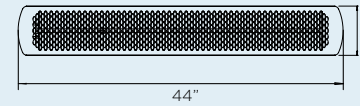

MOUNTING OPTIONS

CEILING MOUNT	✓	✓	✓	✓
CEILING RECESS KIT PRODUCT CODES	BH8180010	BH8180011	BH8180010	BH8180011
WALL MOUNT	✓	✓	✓	✓
RECESSED | FLUSH MOUNT***	✓	✓	✓	✓
CEILING POLE MOUNT	✓	✓	✓	✓
TUBE SUSPENSION KIT (36") PRODUCT CODE			BH8180012	
FREESTANDING	-	-	-	-

CONTROL OPTIONS

ON | OFF	✓	✓	✓	✓
ON | OFF PRODUCT CODE			BH3130010-1	
DIMMER	✓	✓	✓	✓
DIMMER PRODUCT CODE			BH3130011-1	
MASTER REMOTE *	✓	✓	✓	✓

Measurements displayed within this document are minimum requirements for installation. Broic takes no responsibility for incorrect or non-compliant installations. All measurement in this document are displayed in inches.

* Control up to six zones of heaters with unlimited heaters per zone from a single control. Works with dimming and on/off controllers. Control operates within 100ft of heaters.

** Available in varying voltages: 240V, 208V and 277V

*** Black models only

DIMENSIONS

With a wide range of sizes available, find the ideal heater to suit your outdoor space.

PROFILE

2000W & 4000W