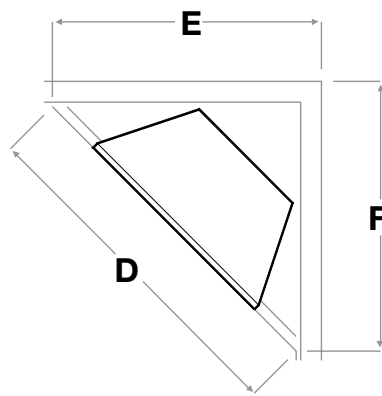

* Based on national average residential electricity rate. Rates vary.

Built-in Fireplace 45" Deluxe Electric Firebox

BF45DXP

Accessories

BFGLASS45BLK
- Single pane, tamperproof glass door
Dimensions:
41-5/8" W x 22-1/4" H x 1/2" D
(105.7 cm x 56.5 cm x 1.4 cm)

BFSDOOR45BLK
- Glass swing doors with black accents
Dimensions:
41-3/8" W x 22-3/8" H x 1-3/4" D
(105.1 cm x 56.7 cm x 4.3 cm)

BFRC-KIT
- 3-stage remote control kit

WRCPF-KIT
- Wall switch remote control

BFDOOR45BLKSM
- Single pane, bi-fold look glass door kit
Dimensions:
41-5/8" W x 22-1/4" H x 1/2" D
(105.7 cm x 56.5 cm x 1.4 cm)

BF4TRIM45
- 4 piece black decorative raised profile trim
Dimensions:
48-1/4" W x 33-3/4" H x 1/2" D
(122.4 cm x 85.8 cm x 1.4 cm)

BFPLUGE
- Plug kit

TS521W
- Wall thermostat - white

Framing Dimensions:

A	B	C
16" (40.5 cm)	45" (114.3 cm)	32-7/8" (83.6 cm)
D	E	F
60" (152.4 cm)	42" (106.7 cm)	42" (106.7 cm)