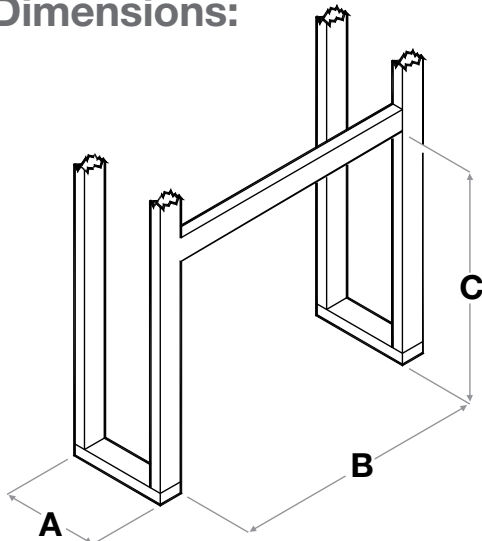

BFSDOOR45BLK
- Glass swing doors with black accents
Dimensions:
41-3/8" W x 22-3/8" H x 1-3/4" D
(105.1 cm x 56.7 cm x 4.3 cm)

BFRC-KIT
- 3-stage remote control kit

WRCPF-KIT
- Wall switch remote control

BFDOOR45BLKSM
- Single pane, bi-fold look glass door kit
Dimensions:
41-5/8" W x 22-1/4" H x 1/2" D
(105.7 cm x 56.5 cm x 1.4 cm)

BF4TRIM45
- 4 piece black decorative raised profile trim
Dimensions:
48-1/4" W x 33-3/4" H x 1/2" D
(122.4 cm x 85.8 cm x 1.4 cm)

BFPLUGE
- Plug kit

TS521W
- Wall thermostat - white

Framing Dimensions:

A	B	C
16" (40.5 cm)	45" (114.3 cm)	32-7/8" (83.6 cm)
D	E	F
60" (152.4 cm)	42" (106.7 cm)	42" (106.7 cm)