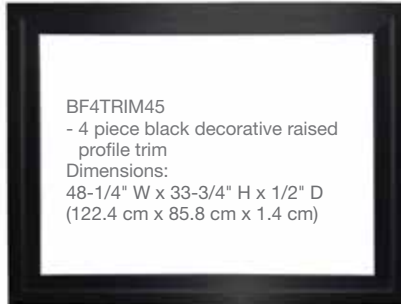

BFSDOOR45BLK
- Glass swing doors with black accents
Dimensions:
41-3/8" W x 22-3/8" H x 1-3/4" D
(105.1 cm x 56.7 cm x 4.3 cm)

BFRC-KIT
- 3-stage remote control kit

WRCPF-KIT
- Wall switch remote control

BFDOOR45BLKSM
- Single pane, bi-fold look glass door kit
Dimensions:
41-5/8" W x 22-1/4" H x 1/2" D
(105.7 cm x 56.5 cm x 1.4 cm)

BF4TRIM45
- 4 piece black decorative raised profile trim
Dimensions:
48-1/4" W x 33-3/4" H x 1/2" D
(122.4 cm x 85.8 cm x 1.4 cm)