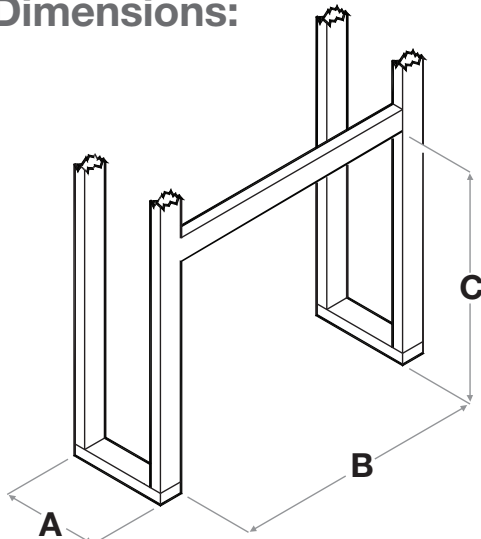

### BF33DXP

Accessories (sold separately)

**BFGLASS33BLK**  
- Single pane, tamperproof glass door  
Dimensions:  
29-1/8" W x 18-1/4" H x 1/2" D  
(74.0 cm x 46.4 cm x 1.3 cm)

**BFSDOOR33BLK** - Glass swing doors with black accents  
Dimensions:  
29" W x 18-1/4" H x 1-3/4" D  
(73.7 cm x 46.4 cm x 4.4 cm)

**BFRC-KIT**  
- 3-stage remote control kit

**WRCPF-KIT**  
- Wall switch remote control

**BFDOOR33BLKSM** - Single pane, bi-fold look glass door kit  
Dimensions:  
29-1/8" W x 18-1/2" H x 1-3/4" D  
(74.0 cm x 46.4 cm x 4.4 cm)

**BF4TRIM33**  
- 4 piece black decorative raised profile trim  
Dimensions:  
36" W x 29-3/4" H x 1-1/4" D  
(91.2 cm x 75.5 cm x 3.2 cm)

**BFPLUGE**  
- Plug kit

**TS521W**  
- Wall thermostat - white

### Framing Dimensions:

A	B	C
15" (38.1 cm)	33-1/8" (84.1 cm)	28-3/4" (72.9 cm)
D	E	F
48" (121.9 cm)	34" (86.4 cm)	34" (86.4 cm)