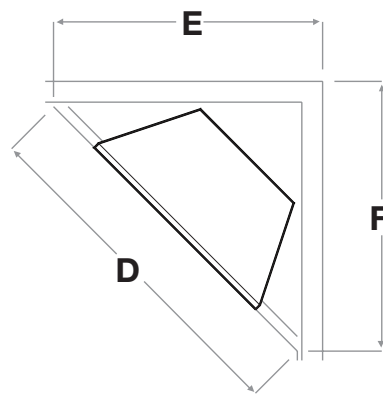

### BF33DXP

Accessories (sold separately)

**BFGLASS33BLK**  
- Single pane, tamperproof glass door  
Dimensions:  
29-1/8" W x 18-1/4" H x 1/2" D  
(74.0 cm x 46.4 cm x 1.3 cm)

**BFSDOOR33BLK** - Glass swing doors with black accents  
Dimensions:  
29" W x 18-1/4" H x 1-3/4" D  
(73.7 cm x 46.4 cm x 4.4 cm)

**BFRC-KIT**  
- 3-stage remote control kit

**WRCPF-KIT**  
- Wall switch remote control

**BFDOOR33BLKSM** - Single pane, bi-fold look glass door kit  
Dimensions:  
29-1/8" W x 18-1/2" H x 1-3/4" D  
(74.0 cm x 46.4 cm x 4.4 cm)

**BF4TRIM33**  
- 4 piece black decorative raised profile trim  
Dimensions:  
36" W x 29-3/4" H x 1-1/4" D  
(91.2 cm x 75.5 cm x 3.2 cm)

**BFPLUGE**  
- Plug kit

**TS521W**  
- Wall thermostat - white

### Framing Dimensions:

A	B	C
15" (38.1 cm)	33-1/8" (84.1 cm)	28-3/4" (72.9 cm)
D	E	F
48" (121.9 cm)	34" (86.4 cm)	34" (86.4 cm)