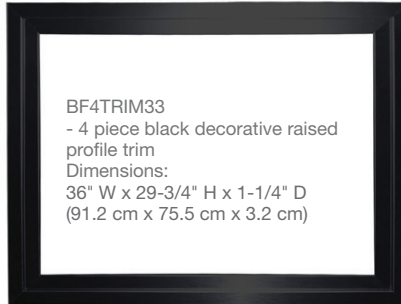

### BF33DXP

Accessories (sold separately)

**BFGLASS33BLK**  
- Single pane, tamperproof glass door  
Dimensions:  
29-1/8" W x 18-1/4" H x 1/2" D  
(74.0 cm x 46.4 cm x 1.3 cm)

**BFSDOOR33BLK** - Glass swing doors with black accents  
Dimensions:  
29" W x 18-1/4" H x 1-3/4" D  
(73.7 cm x 46.4 cm x 4.4 cm)

**BF4TRIM33**  
- 4 piece black decorative raised profile trim  
Dimensions:  
36" W x 29-3/4" H x 1-1/4" D  
(91.2 cm x 75.5 cm x 3.2 cm)

**BFPLUGE**  
- Plug kit

**TS521W**  
- Wall thermostat - white