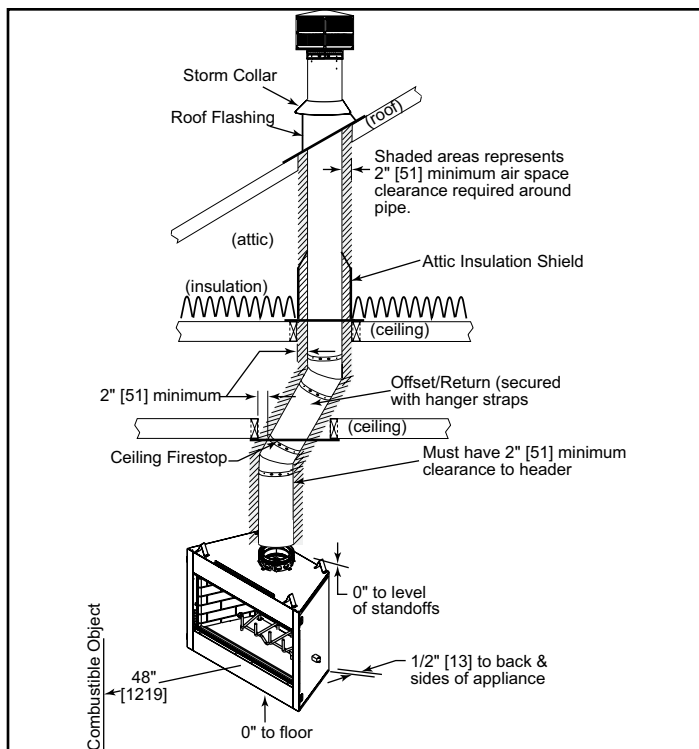

MAJESTIC

Please consult the manufacturer's installation manual for all details and requirements before making a final design layout decision.

ROYALTON
36" Wood Fireplace

MODEL	FRONT WIDTH		BACK WIDTH		HEIGHT		DEPTH		FIREPLACE OPENING
	Actual	Framing	Actual	Framing	Actual	Framing	Actual	Framing	
BE36	41"	42"	23-3/4"	42"	39-1/2"	39-3/4"	21-3/8"	21-1/2"	36" x 21"

Top View

Front View

Left Side View

Right Side View

APPLIANCE LOCATION

FRAMING DIMENSIONS

MANTEL PROJECTIONS

CLEARANCES TO COMBUSTIBLES

MANTEL LEG/WALL PROJECTIONS

HEARTH EXTENSIONS

HEARTH EXTENSION CONSTRUCTION

PRODUCT LISTING CODES	
US	UL 127
CAN	ULC-S610

Product information provided is not complete and is subject to change without notice. Product installation must adhere strictly to instructions accompanying product to avoid risk of fire and potential injury.