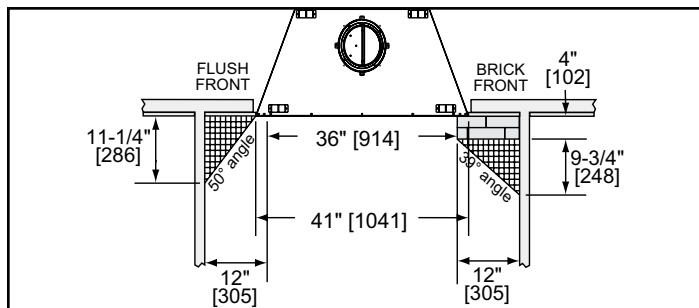

MAJESTIC

Please consult the manufacturer's installation manual for all details and requirements before making a final design layout decision.

ROYALTON
36" Wood Fireplace

MODEL	FRONT WIDTH		BACK WIDTH		HEIGHT		DEPTH		FIREPLACE OPENING
	Actual	Framing	Actual	Framing	Actual	Framing	Actual	Framing	
BE36	41"	42"	23-3/4"	42"	39-1/2"	39-3/4"	21-3/8"	21-1/2"	36" x 21"

Top View

Front View

Left Side View

Right Side View

APPLIANCE LOCATION

FRAMING DIMENSIONS

MANTEL PROJECTIONS

CLEARANCES TO COMBUSTIBLES

MANTEL LEG/WALL PROJECTIONS

HEARTH EXTENSIONS

HEARTH EXTENSION CONSTRUCTION

PRODUCT LISTING CODES	
US	UL 127
CAN	ULC-S610

Product information provided is not complete and is subject to change without notice. Product installation must adhere strictly to instructions accompanying product to avoid risk of fire and potential injury.