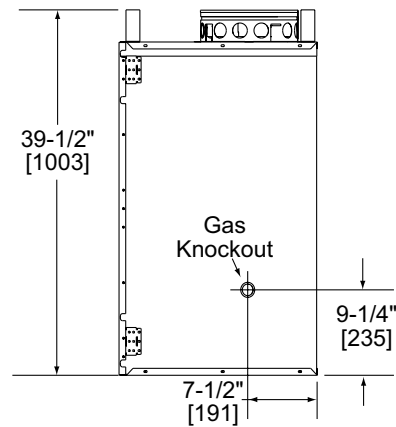

MAJESTIC

Please consult the manufacturer's installation manual for all details and requirements before making a final design layout decision.

ROYALTON
36" Wood Fireplace

MODEL	FRONT WIDTH		BACK WIDTH		HEIGHT		DEPTH		FIREPLACE OPENING
	Actual	Framing	Actual	Framing	Actual	Framing	Actual	Framing	
BE36	41"	42"	23-3/4"	42"	39-1/2"	39-3/4"	21-3/8"	21-1/2"	36" x 21"

Top View

Front View

Left Side View

Right Side View

APPLIANCE LOCATION

FRAMING DIMENSIONS

MANTEL PROJECTIONS

CLEARANCES TO COMBUSTIBLES

MANTEL LEG/WALL PROJECTIONS

HEARTH EXTENSIONS

HEARTH EXTENSION CONSTRUCTION

PRODUCT LISTING CODES	
US	UL 127
CAN	ULC-S610

Product information provided is not complete and is subject to change without notice. Product installation must adhere strictly to instructions accompanying product to avoid risk of fire and potential injury.