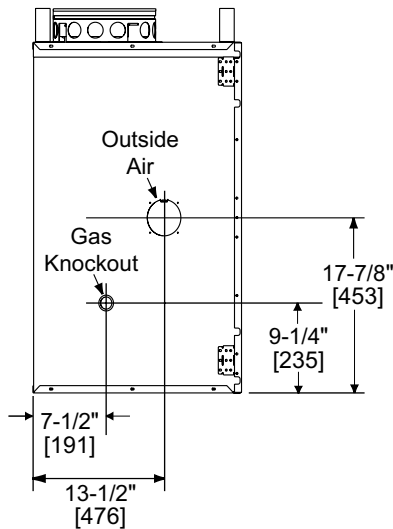

MAJESTIC

Please consult the manufacturer's installation manual for all details and requirements before making a final design layout decision.

ROYALTON
36" Wood Fireplace

MODEL	FRONT WIDTH		BACK WIDTH		HEIGHT		DEPTH		FIREPLACE OPENING
	Actual	Framing	Actual	Framing	Actual	Framing	Actual	Framing	
BE36	41"	42"	23-3/4"	42"	39-1/2"	39-3/4"	21-3/8"	21-1/2"	36" x 21"

Top View

Front View

Left Side View

Right Side View

APPLIANCE LOCATION

FRAMING DIMENSIONS

MANTEL PROJECTIONS

CLEARANCES TO COMBUSTIBLES

MANTEL LEG/WALL PROJECTIONS

HEARTH EXTENSIONS

HEARTH EXTENSION CONSTRUCTION

PRODUCT LISTING CODES	
US	UL 127
CAN	ULC-S610

Product information provided is not complete and is subject to change without notice. Product installation must adhere strictly to instructions accompanying product to avoid risk of fire and potential injury.