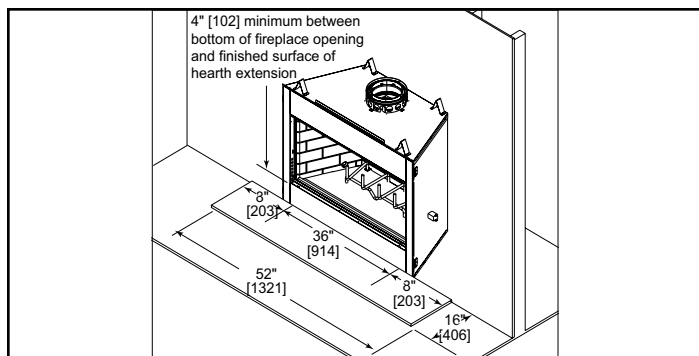

MAJESTIC

Please consult the manufacturer's installation manual for all details and requirements before making a final design layout decision.

ROYALTON
36" Wood Fireplace

MODEL	FRONT WIDTH		BACK WIDTH		HEIGHT		DEPTH		FIREPLACE OPENING
	Actual	Framing	Actual	Framing	Actual	Framing	Actual	Framing	
BE36	41"	42"	23-3/4"	42"	39-1/2"	39-3/4"	21-3/8"	21-1/2"	36" x 21"

Top View

Front View

Left Side View

Right Side View

APPLIANCE LOCATION

FRAMING DIMENSIONS

MANTEL PROJECTIONS

CLEARANCES TO COMBUSTIBLES

MANTEL LEG/WALL PROJECTIONS

HEARTH EXTENSIONS

HEARTH EXTENSION CONSTRUCTION

PRODUCT LISTING CODES	
US	UL 127
CAN	ULC-S610

Product information provided is not complete and is subject to change without notice. Product installation must adhere strictly to instructions accompanying product to avoid risk of fire and potential injury.