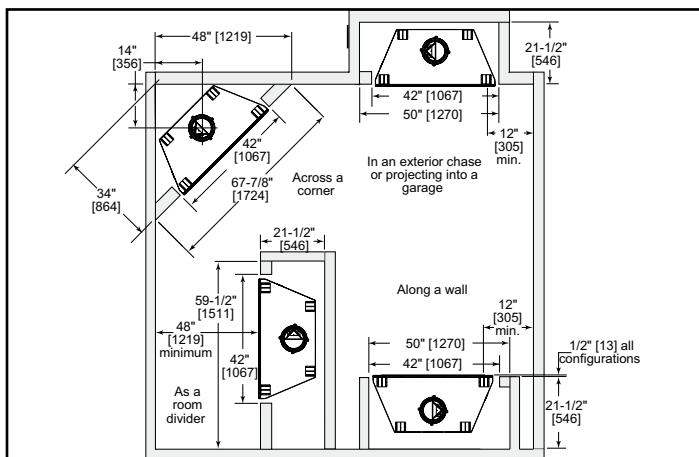

MAJESTIC

Please consult the manufacturer's installation manual for all details and requirements before making a final design layout decision.

ROYALTON
36" Wood Fireplace

MODEL	FRONT WIDTH		BACK WIDTH		HEIGHT		DEPTH		FIREPLACE OPENING
	Actual	Framing	Actual	Framing	Actual	Framing	Actual	Framing	
BE36	41"	42"	23-3/4"	42"	39-1/2"	39-3/4"	21-3/8"	21-1/2"	36" x 21"

Top View

Front View

Left Side View

Right Side View

APPLIANCE LOCATION

FRAMING DIMENSIONS

MANTEL PROJECTIONS

CLEARANCES TO COMBUSTIBLES

MANTEL LEG/WALL PROJECTIONS

HEARTH EXTENSIONS

HEARTH EXTENSION CONSTRUCTION

PRODUCT LISTING CODES	
US	UL 127
CAN	ULC-S610

Product information provided is not complete and is subject to change without notice. Product installation must adhere strictly to instructions accompanying product to avoid risk of fire and potential injury.