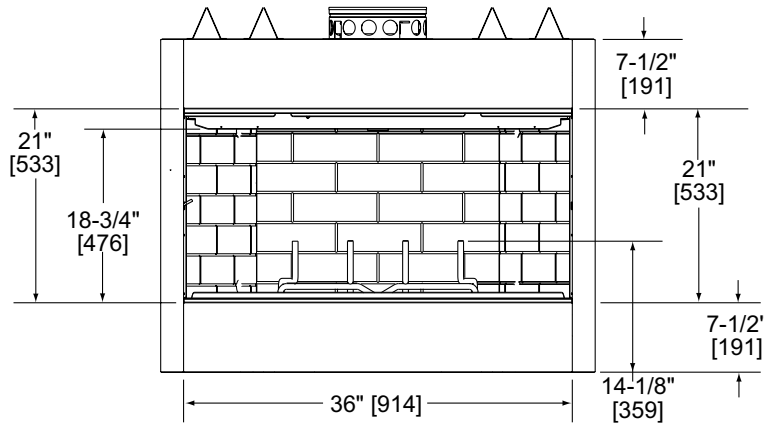

MAJESTIC

Please consult the manufacturer's installation manual for all details and requirements before making a final design layout decision.

ROYALTON
36" Wood Fireplace

MODEL	FRONT WIDTH		BACK WIDTH		HEIGHT		DEPTH		FIREPLACE OPENING
	Actual	Framing	Actual	Framing	Actual	Framing	Actual	Framing	
BE36	41"	42"	23-3/4"	42"	39-1/2"	39-3/4"	21-3/8"	21-1/2"	36" x 21"

Top View

Front View

Left Side View

Right Side View

APPLIANCE LOCATION

FRAMING DIMENSIONS

MANTEL PROJECTIONS

CLEARANCES TO COMBUSTIBLES