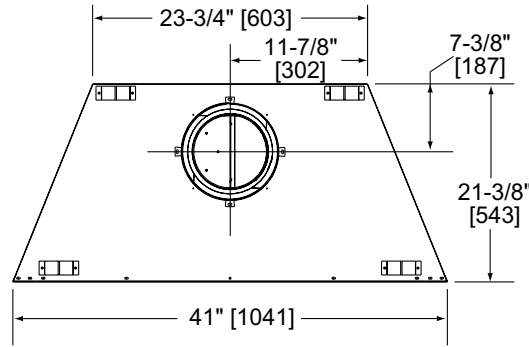

MAJESTIC

Please consult the manufacturer's installation manual for all details and requirements before making a final design layout decision.

ROYALTON
36" Wood Fireplace

MODEL	FRONT WIDTH		BACK WIDTH		HEIGHT		DEPTH		FIREPLACE OPENING
	Actual	Framing	Actual	Framing	Actual	Framing	Actual	Framing	
BE36	41"	42"	23-3/4"	42"	39-1/2"	39-3/4"	21-3/8"	21-1/2"	36" x 21"

Top View

Front View

Left Side View

Right Side View

APPLIANCE LOCATION

FRAMING DIMENSIONS

MANTEL PROJECTIONS

CLEARANCES TO COMBUSTIBLES

MANTEL LEG/WALL PROJECTIONS

HEARTH EXTENSIONS

HEARTH EXTENSION CONSTRUCTION

PRODUCT LISTING CODES	
US	UL 127
CAN	ULC-S610

Product information provided is not complete and is subject to change without notice. Product installation must adhere strictly to instructions accompanying product to avoid risk of fire and potential injury.