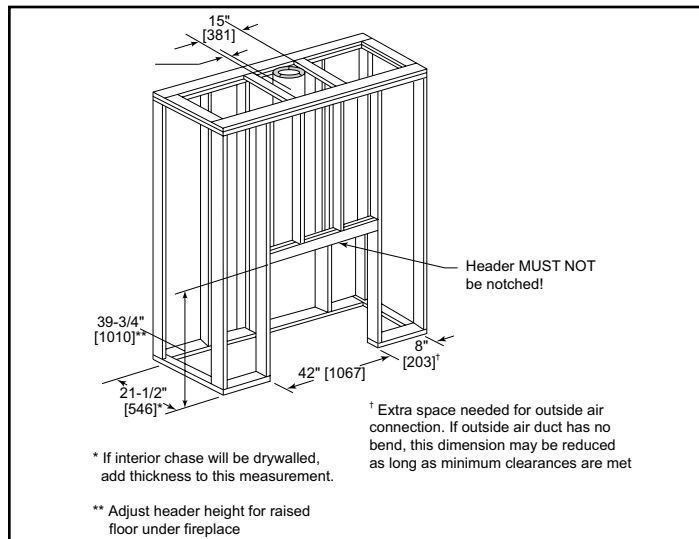

MAJESTIC

Please consult the manufacturer's installation manual for all details and requirements before making a final design layout decision.

ROYALTON
36" Wood Fireplace

MODEL	FRONT WIDTH		BACK WIDTH		HEIGHT		DEPTH		FIREPLACE OPENING
	Actual	Framing	Actual	Framing	Actual	Framing	Actual	Framing	
BE36	41"	42"	23-3/4"	42"	39-1/2"	39-3/4"	21-3/8"	21-1/2"	36" x 21"

Top View

Front View

Left Side View

Right Side View

APPLIANCE LOCATION

FRAMING DIMENSIONS

MANTEL PROJECTIONS

CLEARANCES TO COMBUSTIBLES

MANTEL LEG/WALL PROJECTIONS

HEARTH EXTENSIONS

HEARTH EXTENSION CONSTRUCTION

PRODUCT LISTING CODES	
US	UL 127
CAN	ULC-S610

Product information provided is not complete and is subject to change without notice. Product installation must adhere strictly to instructions accompanying product to avoid risk of fire and potential injury.