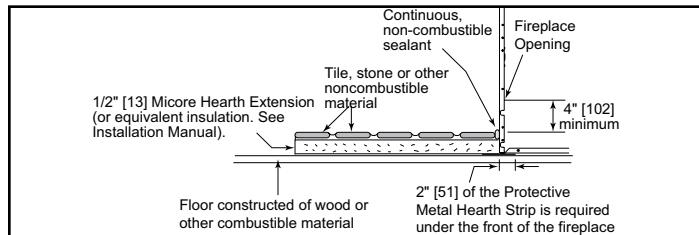

HEARTH EXTENSION CONSTRUCTION

PRODUCT LISTING CODES	
US	UL 127
CAN	ULC-S610

Product information provided is not complete and is subject to change without notice. Product installation must adhere strictly to instructions accompanying product to avoid risk of fire and potential injury.

Additional information can be found online at www.majesticproducts.com