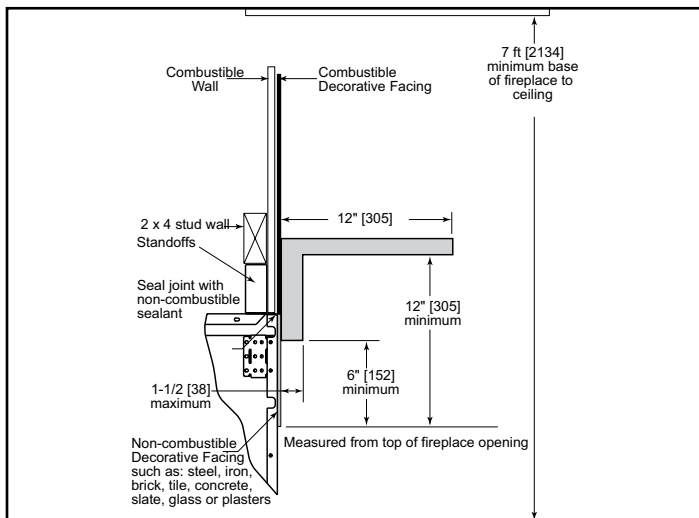

MAJESTIC

Please consult the manufacturer's installation manual for all details and requirements before making a final design layout decision.

ROYALTON
36" Wood Fireplace

MODEL	FRONT WIDTH		BACK WIDTH		HEIGHT		DEPTH		FIREPLACE OPENING
	Actual	Framing	Actual	Framing	Actual	Framing	Actual	Framing	
BE36	41"	42"	23-3/4"	42"	39-1/2"	39-3/4"	21-3/8"	21-1/2"	36" x 21"

Top View

Front View

Left Side View

Right Side View

APPLIANCE LOCATION

FRAMING DIMENSIONS

MANTEL PROJECTIONS

CLEARANCES TO COMBUSTIBLES

MANTEL LEG/WALL PROJECTIONS

HEARTH EXTENSIONS

HEARTH EXTENSION CONSTRUCTION

PRODUCT LISTING CODES	
US	UL 127
CAN	ULC-S610

Product information provided is not complete and is subject to change without notice. Product installation must adhere strictly to instructions accompanying product to avoid risk of fire and potential injury.