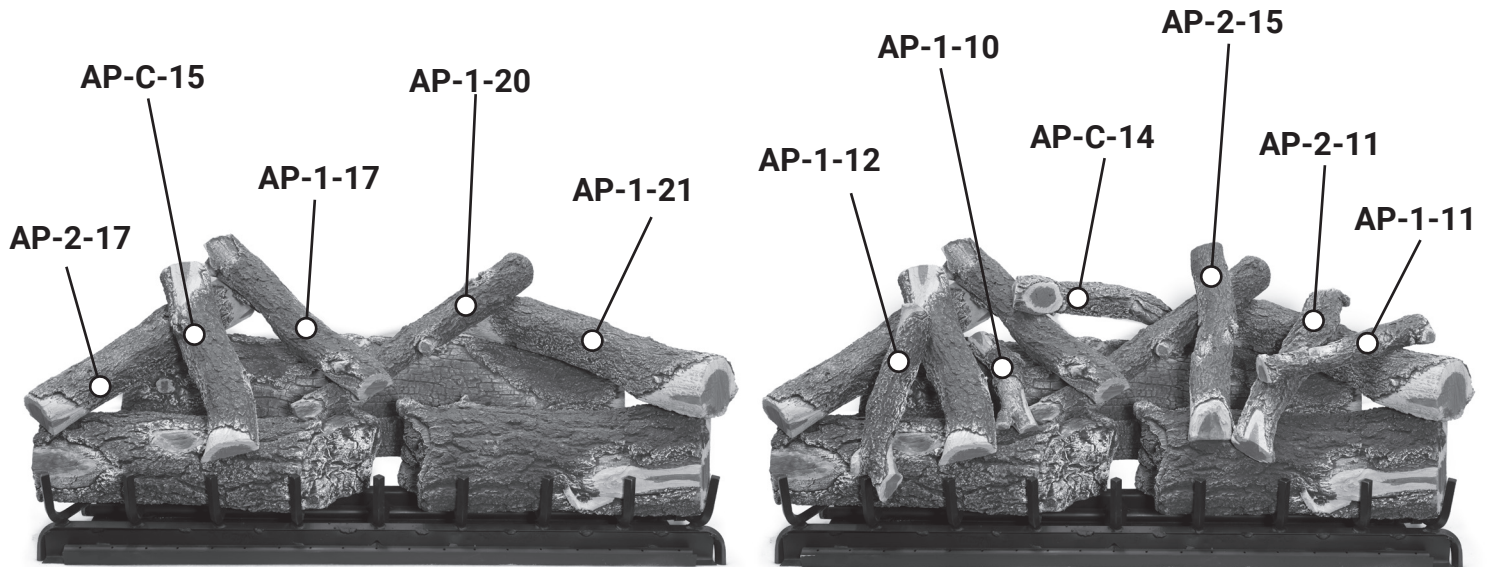

AZ WEATHERED OAK CHARRED 42" LOG PLACEMENT GUIDE

GrandCanyonGasLogs.com

Phone: (602) 344-4217 • customerservice@grandcanyongaslogs.com • 3515 E. Atlanta Ave. Phoenix, AZ 85040

RPG BRANDS

RPG BRANDS FAMILY OF COMPANIES