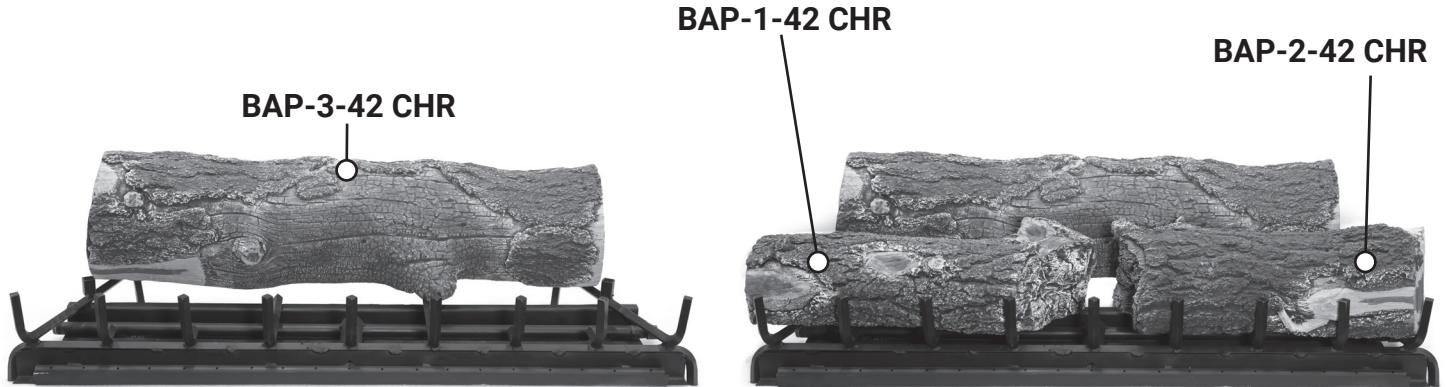

AZ WEATHERED OAK CHARRED 42" LOG PLACEMENT GUIDE

GrandCanyonGasLogs.com

Phone: (602) 344-4217 • customerservice@grandcanyongaslogs.com • 3515 E. Atlanta Ave. Phoenix, AZ 85040

RPG BRANDS

RPG BRANDS FAMILY OF COMPANIES