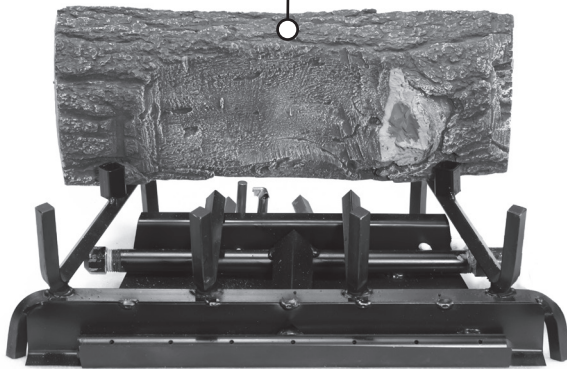

AZ WEATHERED OAK CHARRED 18" LOG PLACEMENT GUIDE

BAP-3-21 CHR

BAP-1-21 CHR

BAP-2-21 CHR

AP-3-14

AP-C-14

AP-2-11

AP-Y-8