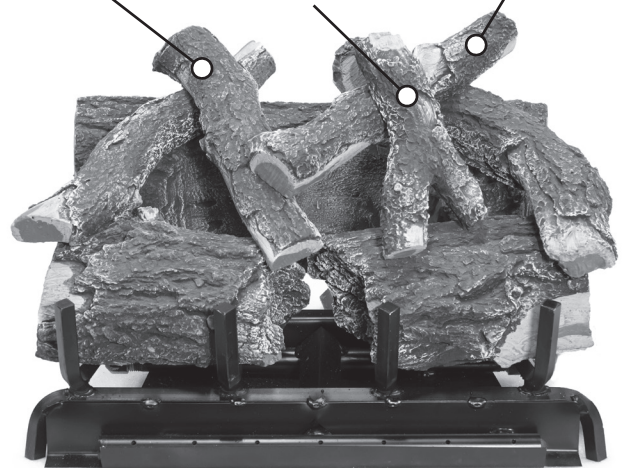

AP-2-11

AP-Y-8

AP-1-11