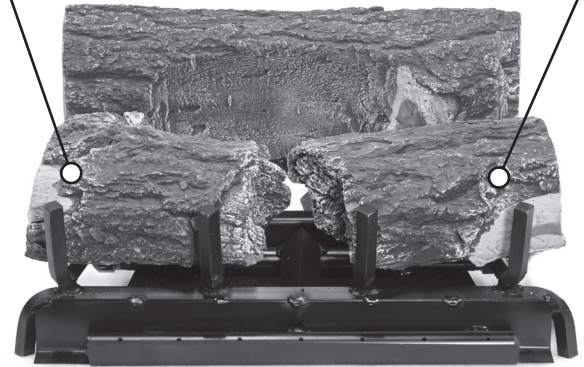

AZ WEATHERED OAK CHARRED 18" LOG PLACEMENT GUIDE

BAP-3-21 CHR

BAP-1-21 CHR

BAP-2-21 CHR

AP-3-14

AP-C-14

AP-2-11

AP-Y-8