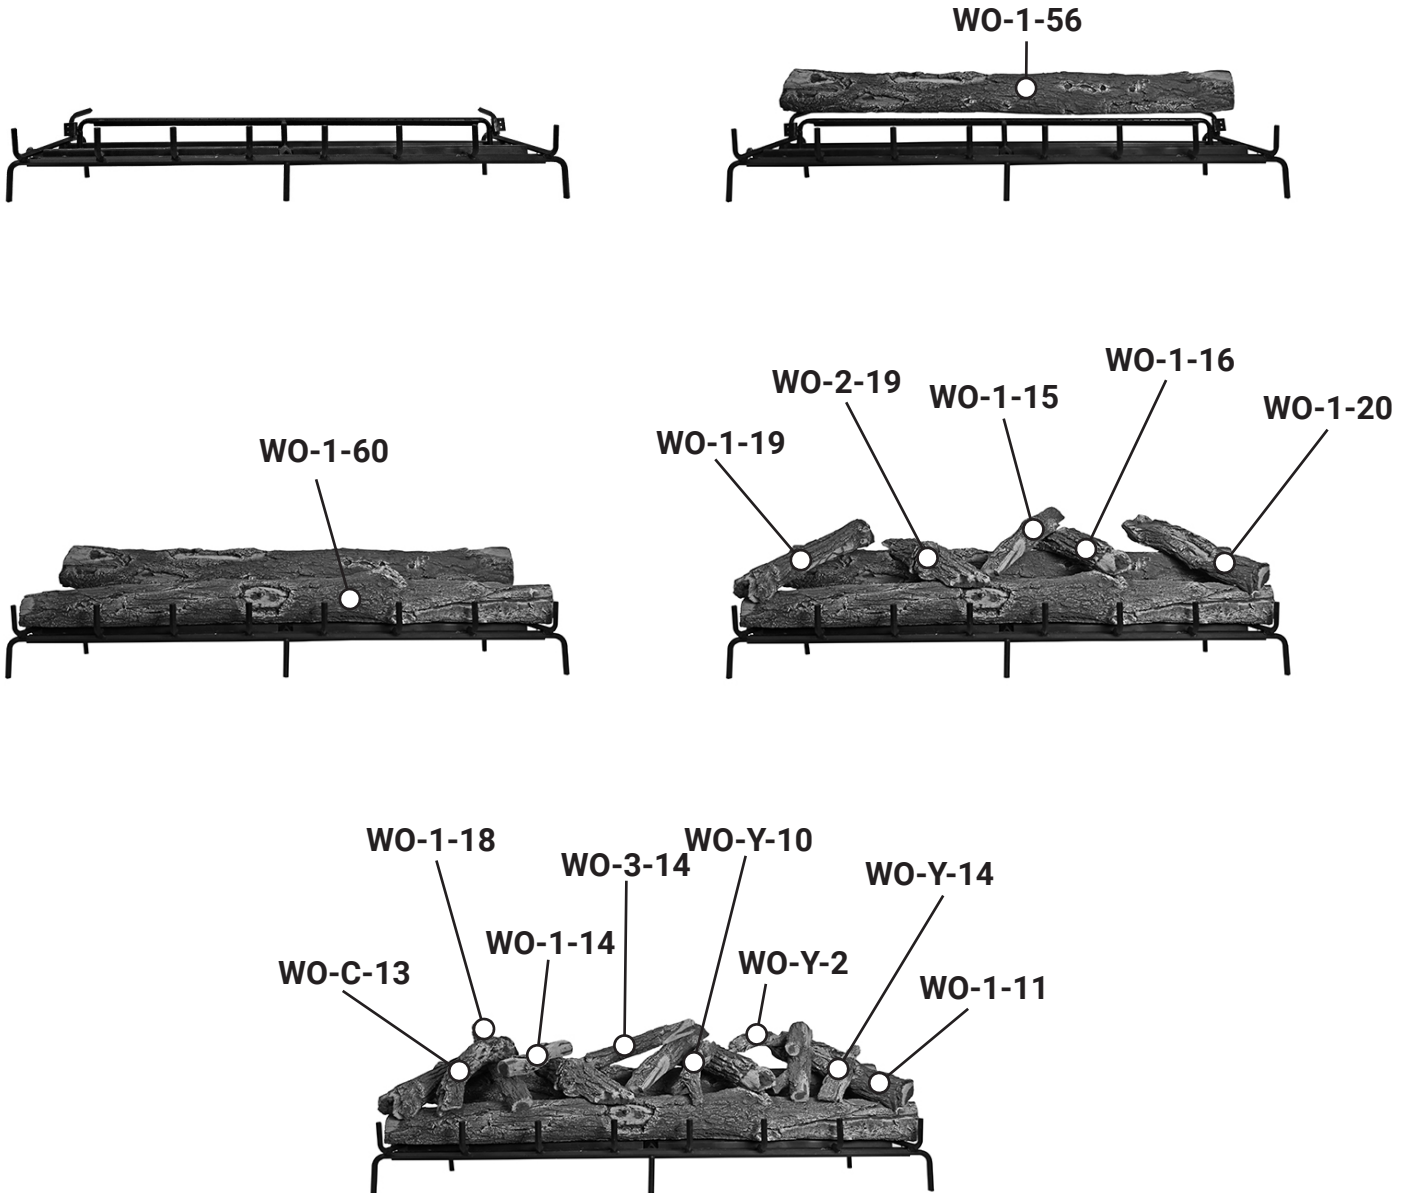

ARIZONA WEATHERED OAK 60" LOG PLACEMENT GUIDE

GrandCanyonGasLogs.com

Phone: (602) 344-4217 • customerservice@grandcanyongaslogs.com • 3515 E. Atlanta Ave. Phoenix, AZ 85040

RPG BRANDS

RPG BRANDS FAMILY OF COMPANIES