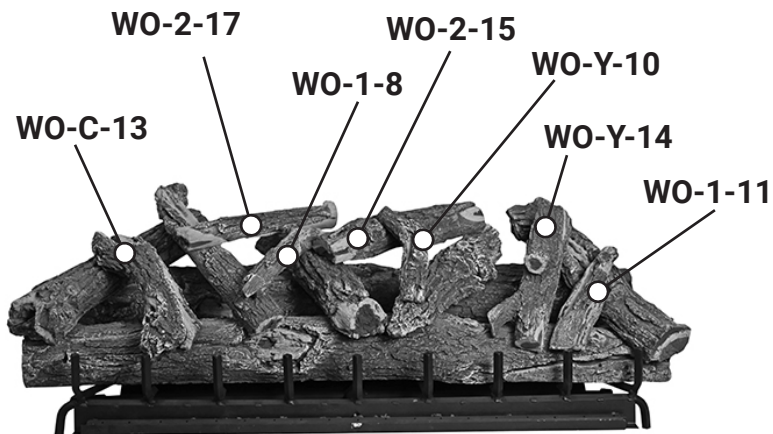

ARIZONA WEATHERED OAK 48" LOG PLACEMENT GUIDE

GrandCanyonGasLogs.com

Phone: (602) 344-4217 • customerservice@grandcanyongaslogs.com • 3515 E. Atlanta Ave. Phoenix, AZ 85040

RPG BRANDS

RPG BRANDS FAMILY OF COMPANIES