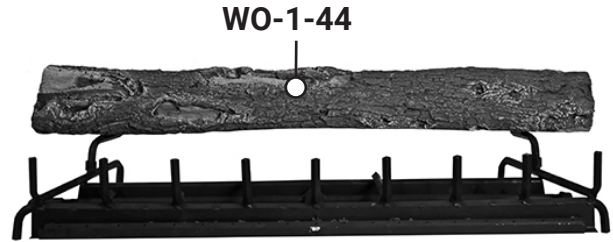

ARIZONA WEATHERED OAK 48" LOG PLACEMENT GUIDE

GrandCanyonGasLogs.com

Phone: (602) 344-4217 • customerservice@grandcanyongaslogs.com • 3515 E. Atlanta Ave. Phoenix, AZ 85040

RPG BRANDS

RPG BRANDS FAMILY OF COMPANIES