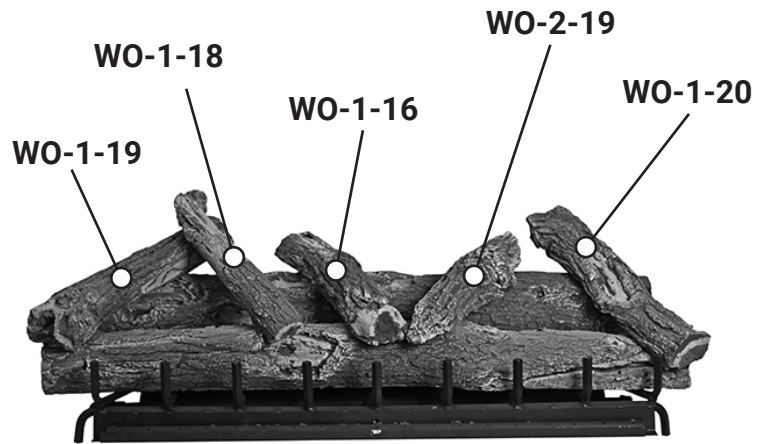

ARIZONA WEATHERED OAK 48" LOG PLACEMENT GUIDE

GrandCanyonGasLogs.com

Phone: (602) 344-4217 • customerservice@grandcanyongaslogs.com • 3515 E. Atlanta Ave. Phoenix, AZ 85040

RPG BRANDS

RPG BRANDS FAMILY OF COMPANIES