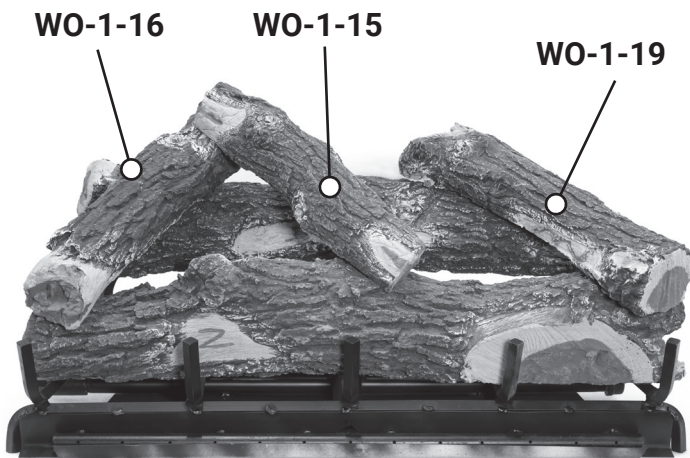

AZ WEATHERED OAK 30" LOG PLACEMENT GUIDE

WO-1-28

WO-1-30

WO-1-16

WO-1-15

WO-1-19

WO-Y-10

WO-Y-13