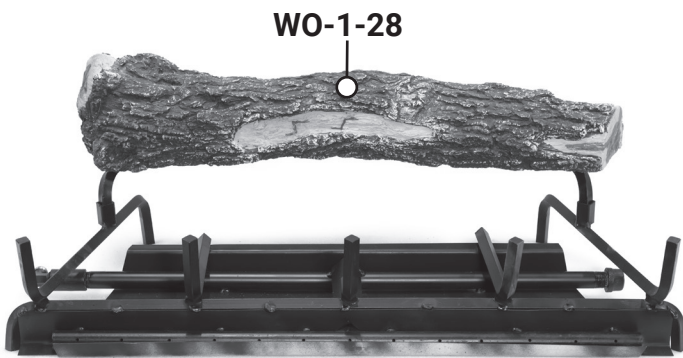

AZ WEATHERED OAK 30" LOG PLACEMENT GUIDE

WO-1-28

WO-1-30

WO-1-16

WO-1-15

WO-1-19

WO-Y-10

WO-Y-13