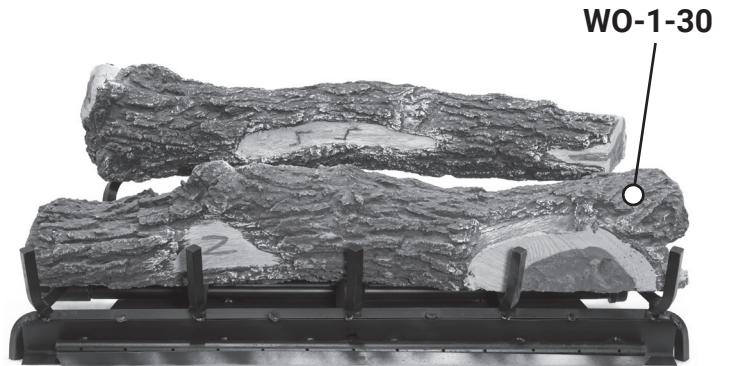

AZ WEATHERED OAK 30" LOG PLACEMENT GUIDE

WO-1-28

WO-1-30

WO-1-16

WO-1-15

WO-1-19

WO-Y-10

WO-Y-13