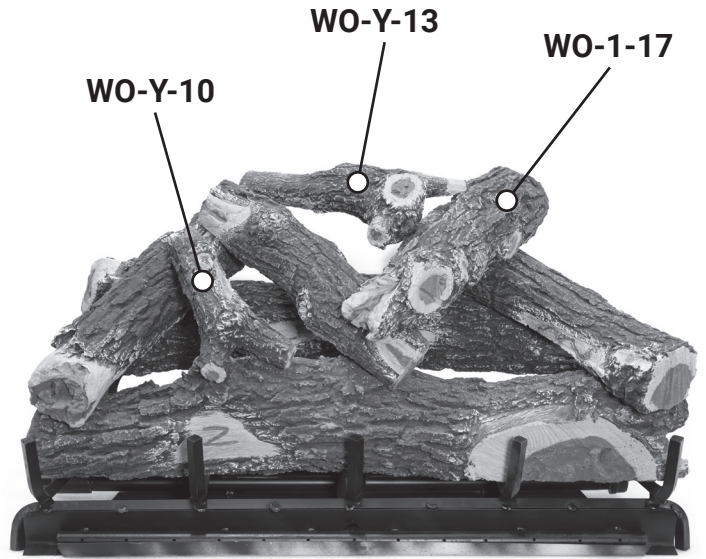

AZ WEATHERED OAK 30" LOG PLACEMENT GUIDE

WO-1-28

WO-1-30

WO-1-16

WO-1-15

WO-1-19

WO-Y-10

WO-Y-13