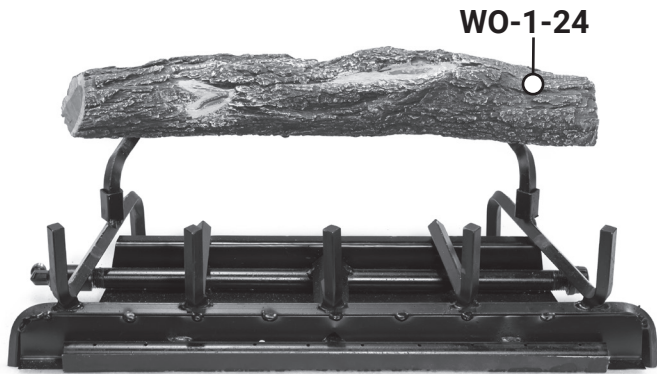

AZ WEATHERED OAK 24" LOG PLACEMENT GUIDE

GrandCanyonGasLogs.com

Phone: (602) 344-4217 • customerservice@grandcanyongaslogs.com • 3515 E. Atlanta Ave. Phoenix, AZ 85040

RPG BRANDS

RPG BRANDS FAMILY OF COMPANIES