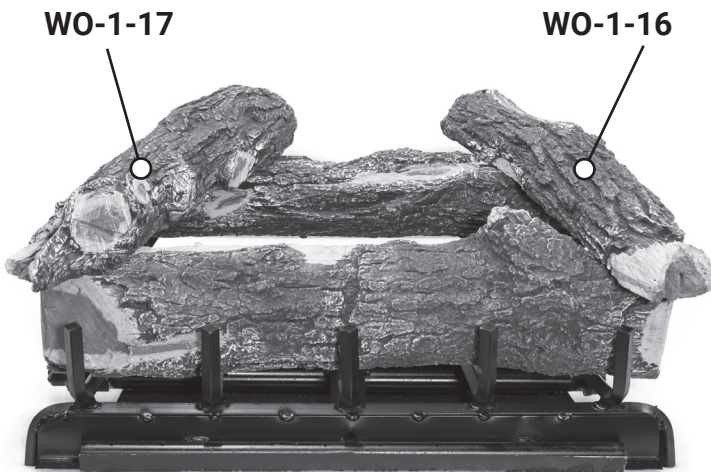

AZ WEATHERED OAK 24" LOG PLACEMENT GUIDE

GrandCanyonGasLogs.com

Phone: (602) 344-4217 • customerservice@grandcanyongaslogs.com • 3515 E. Atlanta Ave. Phoenix, AZ 85040

RPG BRANDS

RPG BRANDS FAMILY OF COMPANIES