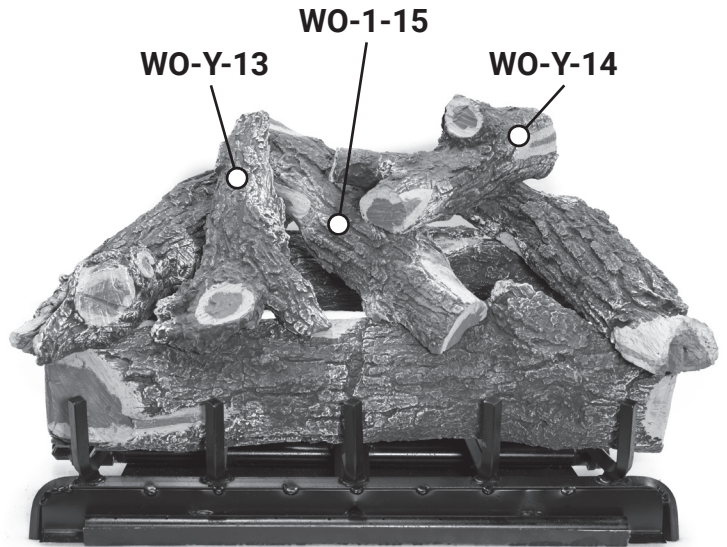

AZ WEATHERED OAK 24" LOG PLACEMENT GUIDE

GrandCanyonGasLogs.com

Phone: (602) 344-4217 • customerservice@grandcanyongaslogs.com • 3515 E. Atlanta Ave. Phoenix, AZ 85040

RPG BRANDS

RPG BRANDS FAMILY OF COMPANIES