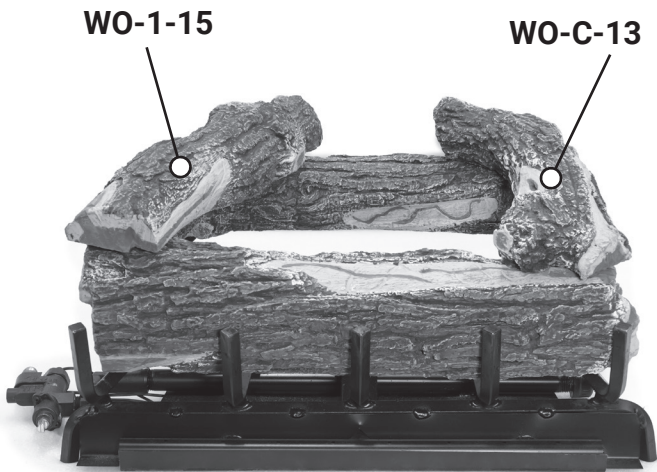

# AZ WEATHERED OAK 21" LOG PLACEMENT GUIDE

WO-1-19

WO-2-20

WO-Y-14

WO-2-10

[GrandCanyonGasLogs.com](http://GrandCanyonGasLogs.com)

Phone: (602) 344-4217 • [customerservice@grandcanyongaslogs.com](mailto:customerservice@grandcanyongaslogs.com) • 3515 E. Atlanta Ave. Phoenix, AZ 85040