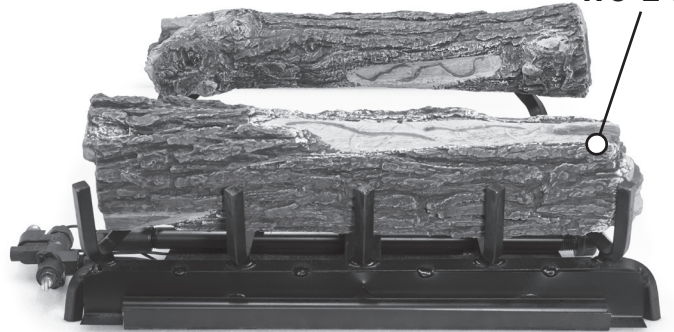

# AZ WEATHERED OAK 21" LOG PLACEMENT GUIDE

WO-1-19

WO-2-20

WO-Y-14

WO-2-10

[GrandCanyonGasLogs.com](http://GrandCanyonGasLogs.com)

Phone: (602) 344-4217 • [customerservice@grandcanyongaslogs.com](mailto:customerservice@grandcanyongaslogs.com) • 3515 E. Atlanta Ave. Phoenix, AZ 85040