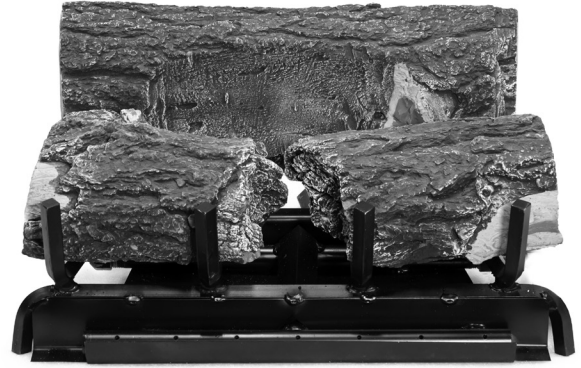

AZ WEATHERED OAK CHARRED 18" LOG PLACEMENT GUIDE

GrandCanyonGasLogs.com

Phone: (602) 344-4217 • elliott@grandcanyongaslogs.com • 3435 E. Atlanta Ave. Phoenix, AZ 85040