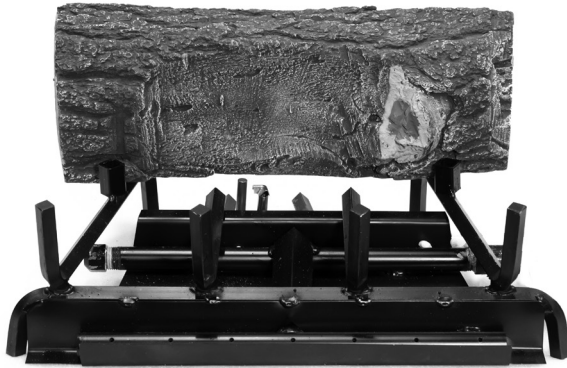

AZ WEATHERED OAK CHARRED 18" LOG PLACEMENT GUIDE

GrandCanyonGasLogs.com

Phone: (602) 344-4217 • elliott@grandcanyongaslogs.com • 3435 E. Atlanta Ave. Phoenix, AZ 85040